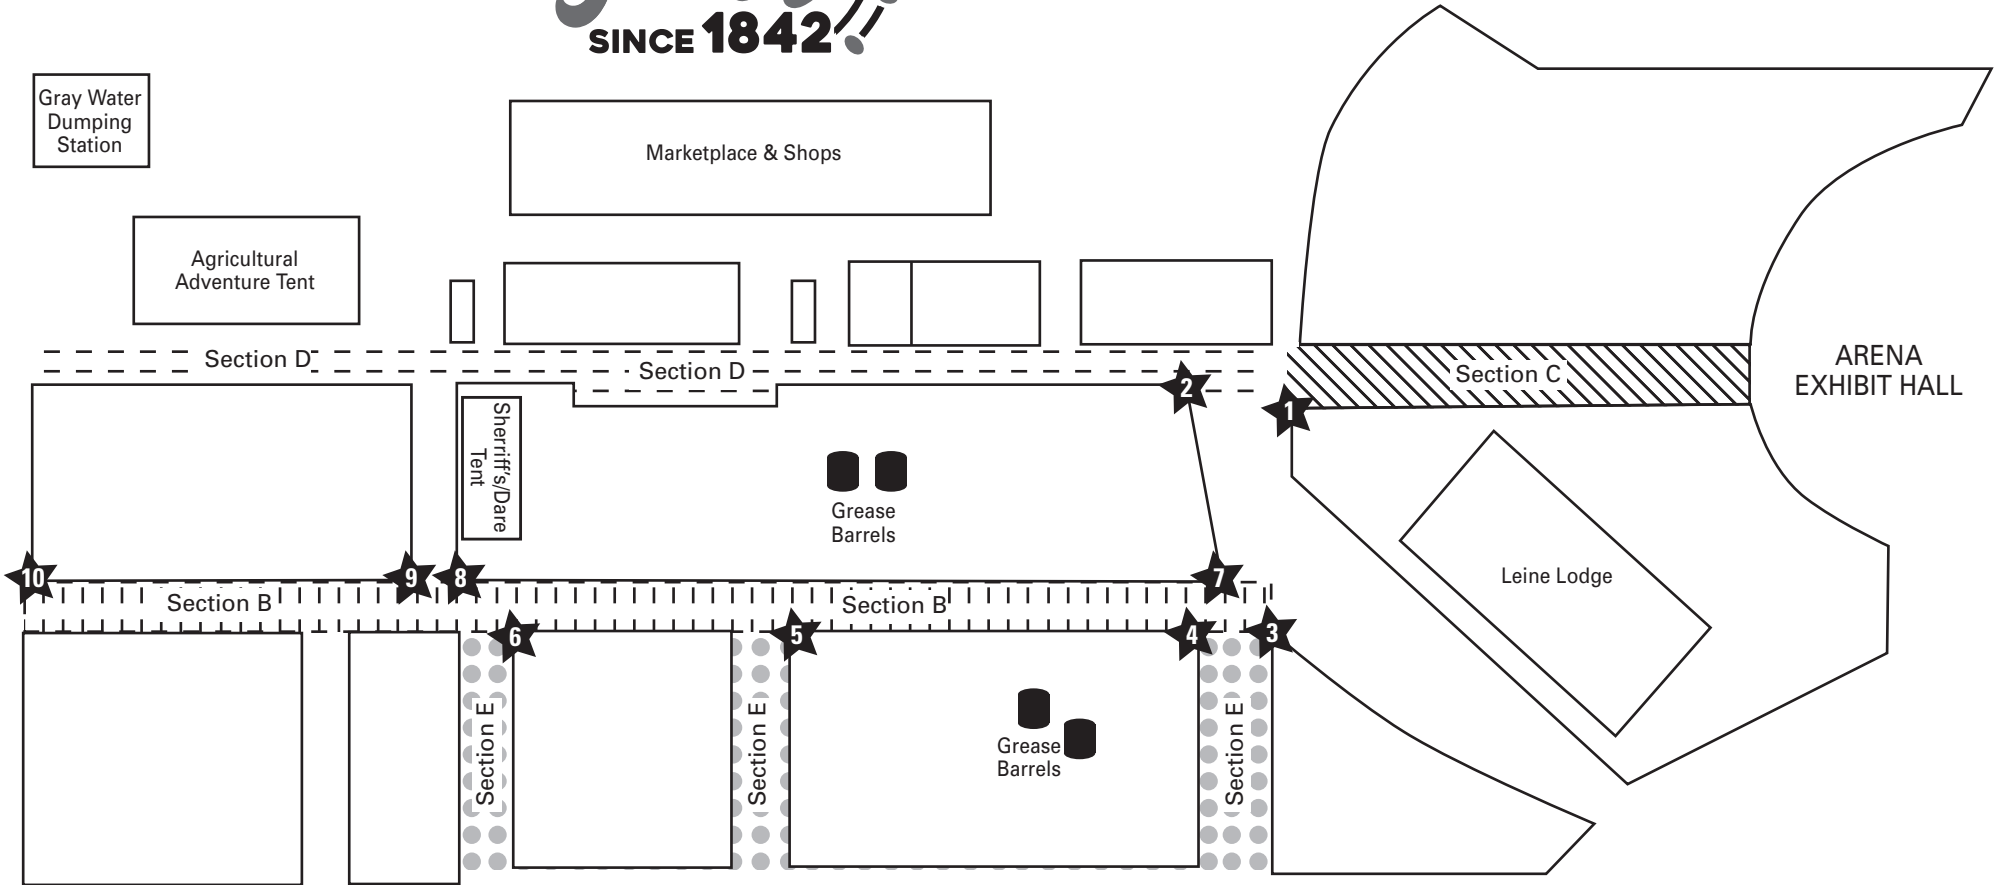

Vendor Map

OUTSIDE SPACE ONLY

KEY (prices per linear ft.)

Section	Vendor Pricing	Food Vendor Pricing	Section	Vendor Pricing	Food Vendor Pricing
★			B	\$40	\$32
A1 =	\$50	\$42	C \	\$30	\$22
A2 =	\$50	\$42	D —	\$25	\$17
A3 =	\$50	\$42	E ●	\$10	n/a
A4 =	\$50	\$42			
A5 =	\$50	\$42			
A6 =	\$50	\$42			
A7 =	\$50	\$42			
A8 =	\$50	\$42			
A9 =	\$50	\$42			
A10 =	\$50	\$42			

*not to scale