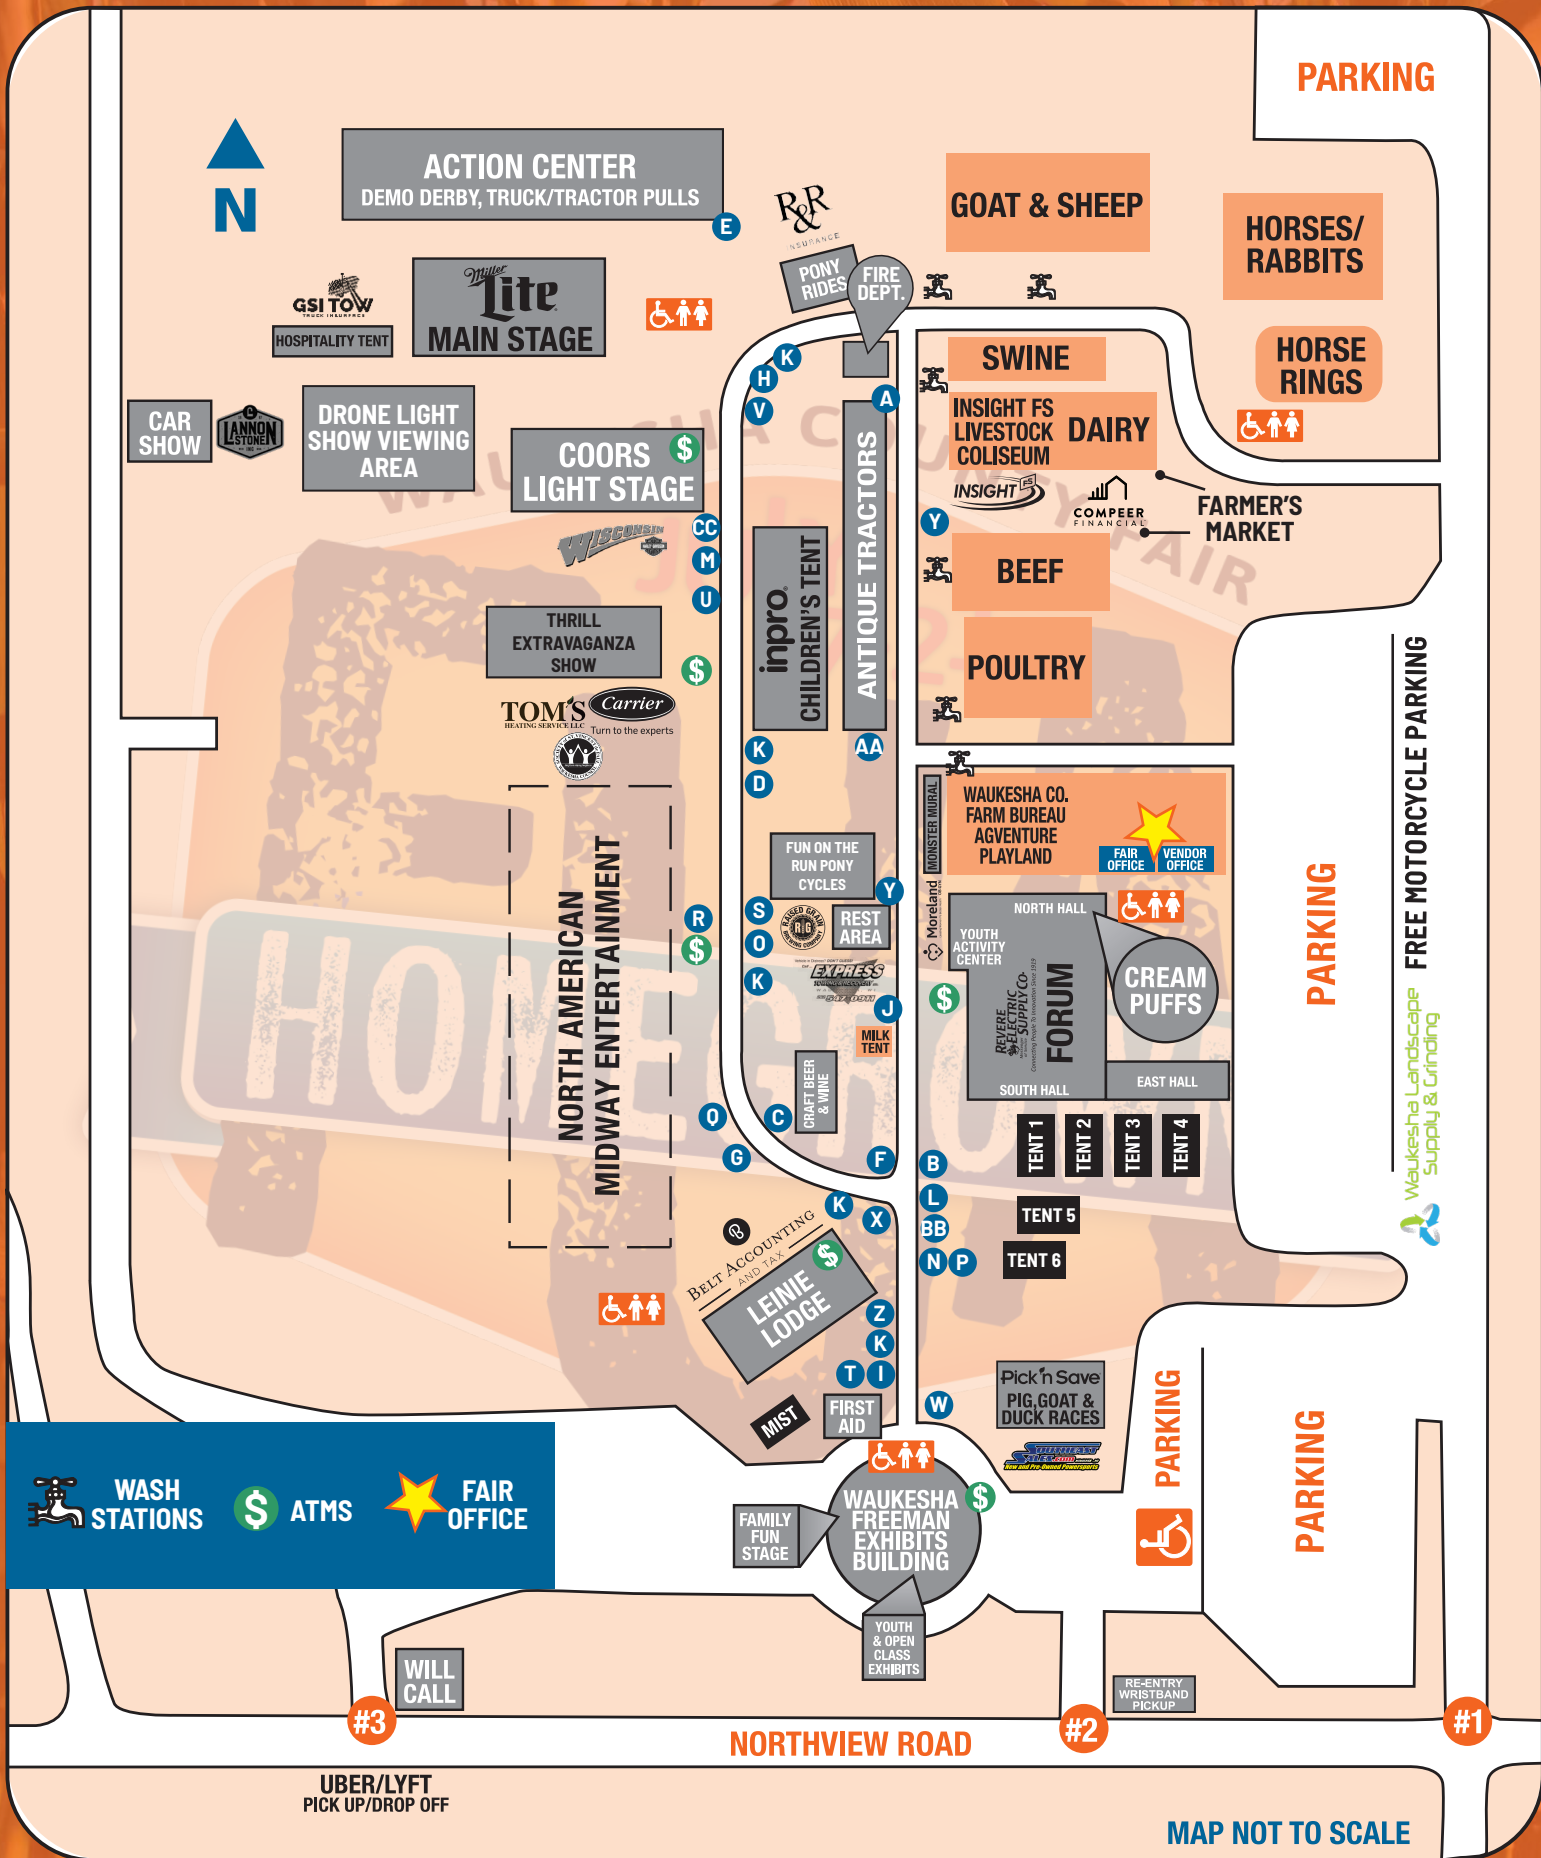

Fairgrounds MAP

TAKE I-94 to HWY. J (EXIT 294), SOUTH TO NORTHVIEW RD., WEST TO WAUKESHA EXPO GROUNDS
 \$12 Adults • \$6 Children (6 to 12) • Children 5 & Under FREE • Parking \$6 • FREE Motorcycle Parking